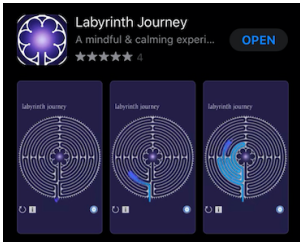

Junior Church

Easter 5: Sunday 10th May 2020